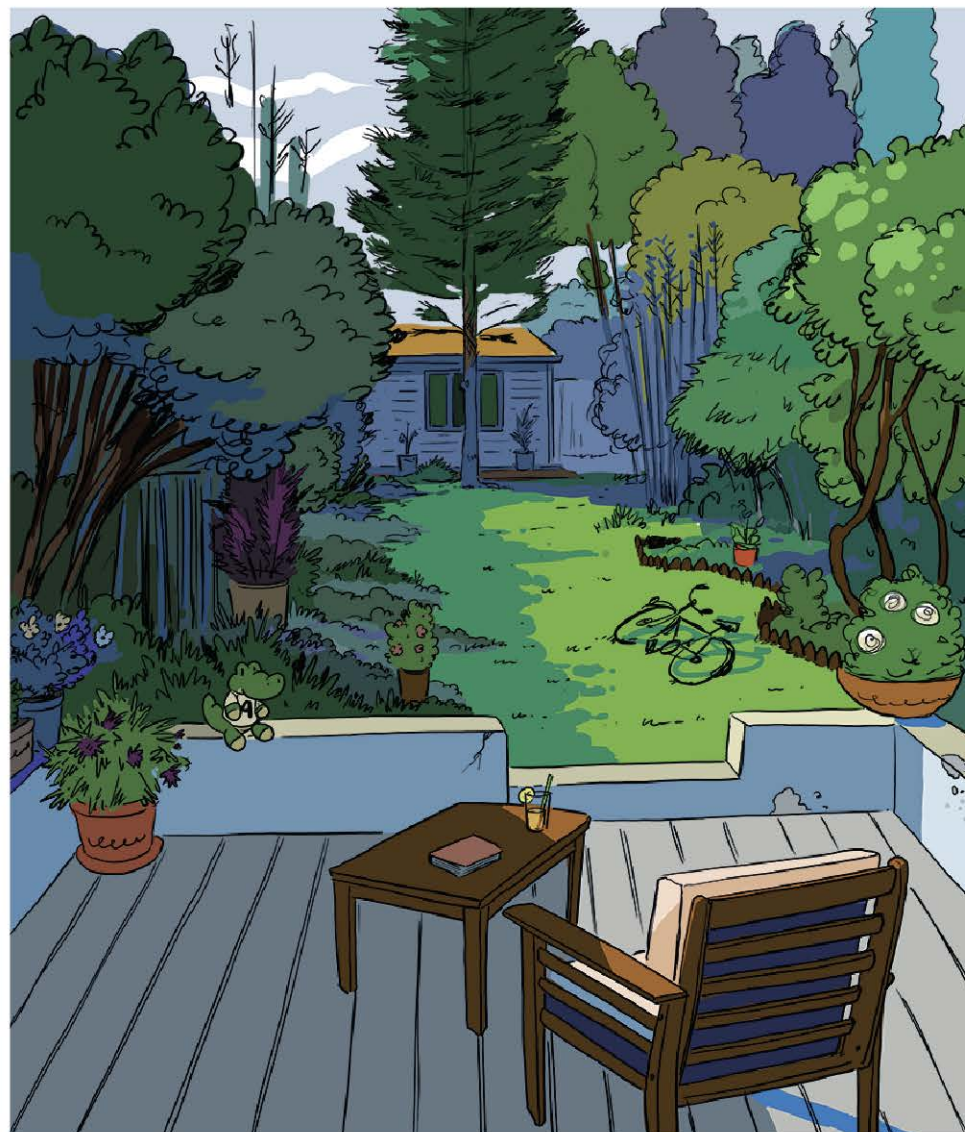

A colorful illustration of a house with a balcony, a tree, and a window. The house has a blue balcony railing and a window with a blue frame. A large green tree with many leaves is on the right. A smaller tree with purple flowers is on the left. The wall is orange. A white oval window with a blue frame is in the center. The background is light blue with yellow clouds.

Fenêtres murales interactives - Les fenêtres

1

2

3

4

5

6

7