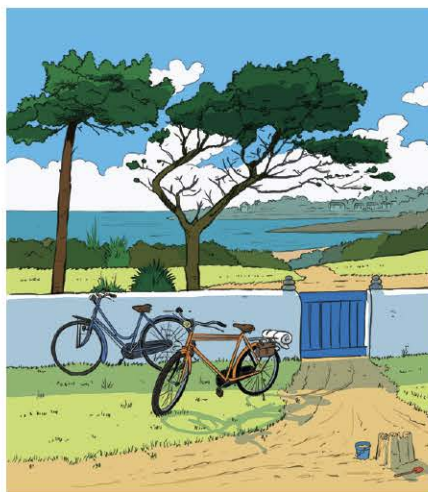

Choisissez
votre illustration