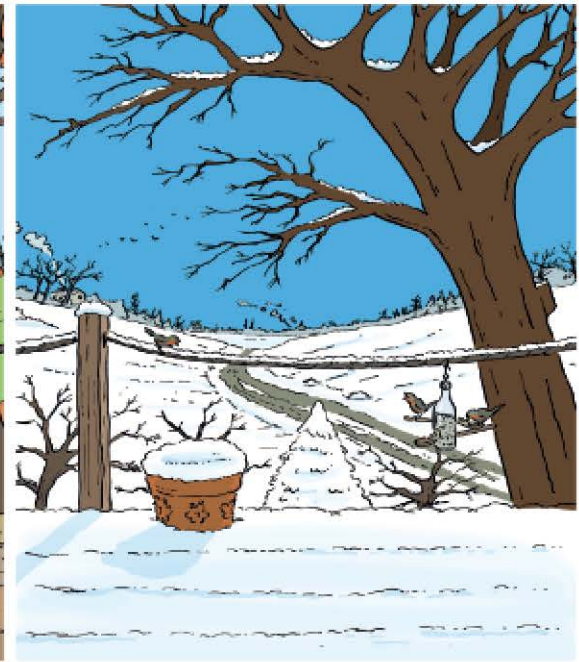

A colorful illustration of a house with a balcony, a tree, and a window. The house has a blue balcony railing and a window with a blue frame. A large green tree with many leaves is on the right. A smaller tree with purple flowers is on the left. The wall is orange. A white oval window with a blue frame is in the center. The background is light blue with yellow clouds.

Fenêtres murales interactives - Les fenêtres

1

2

3

4

5

6

7