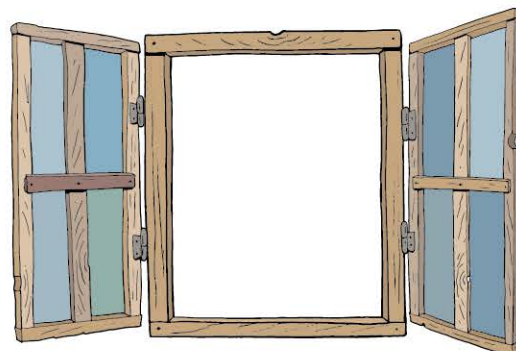

A colorful illustration of a house with a balcony, a tree, and a window. The house has a blue balcony railing and a window with a blue frame. A large green tree with many leaves is on the right. A smaller tree with purple flowers is on the left. The wall is orange. A white oval window with a blue frame is in the center. The background is light blue with yellow clouds.

Choisissez
votre fenêtre

Choisissez
votre illustration

Evadez-vous

Suggestion de présentation

Imaginées • réalisées • imprimées en France ()

Anti feu | Non toxiques | Anti UV | Lessivable

• Formats Adaptables •

Fenêtres murales interactives - Les fenêtres

1

2

3

4

5

6

7