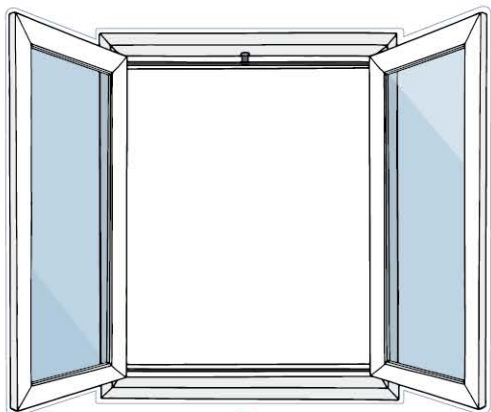

A colorful illustration of a house with a balcony, a tree, and a window. The house has a blue balcony railing and a window with a blue frame. A large green tree with many leaves is on the right. A smaller tree with purple flowers is on the left. The wall is orange. A white oval window with a blue frame is in the center. The background is light blue with yellow clouds.

Choisissez
votre fenêtre

Choisissez
votre illustration

Evadez-vous

Suggestion de présentation

Imaginées • réalisées • imprimées en France ()

Anti feu | Non toxiques | Anti UV | Lessivable

• Formats Adaptables •

Fenêtres murales interactives - Les fenêtres

1

2

3

4

5

6

7