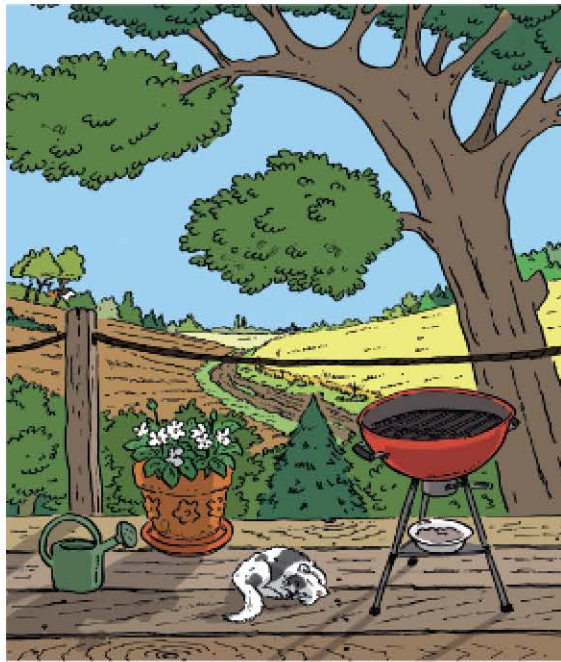

A colorful illustration of a house with a balcony, a tree, and a window. The house has a blue balcony railing and a window with a blue frame. A large green tree with many leaves is on the right. A smaller tree with purple flowers is on the left. The wall is orange. A white oval window with a blue frame is in the center. The background is light blue with yellow clouds.

Fenêtres murales interactives - Les fenêtres

1

2

3

4

5

6

7